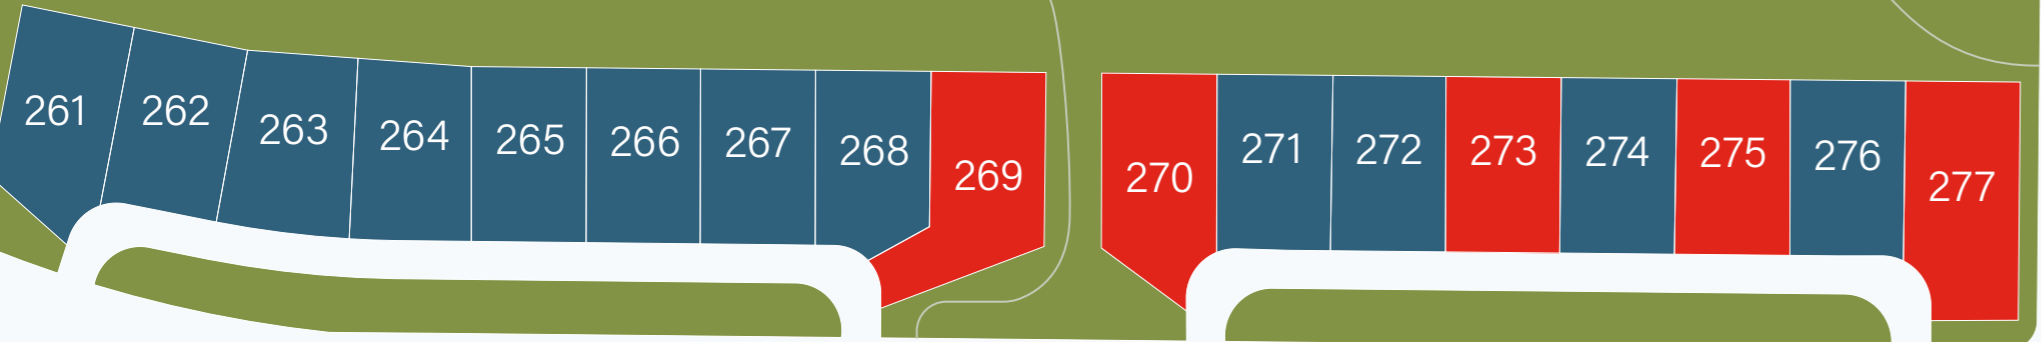

Sonders | Fort Collins Site Map

Homes that do more.

BRIGHTWATER DRIVE

MIDSHIP WAY

HELMSMAN STREET

DAYSAILER WAY

OUTRIGGER WAY

TURNBERRY ROAD

MORNINGSTAR WAY

MOONRAKER LANE

EVERNEW PARK

THE GREENS

DRIVE

DRUMOND LANE

LONGBOAT WAY

CRUISER LANE

SONDERS PARK

- Courtyard
- Patio
- Villa
- Sold
- Model