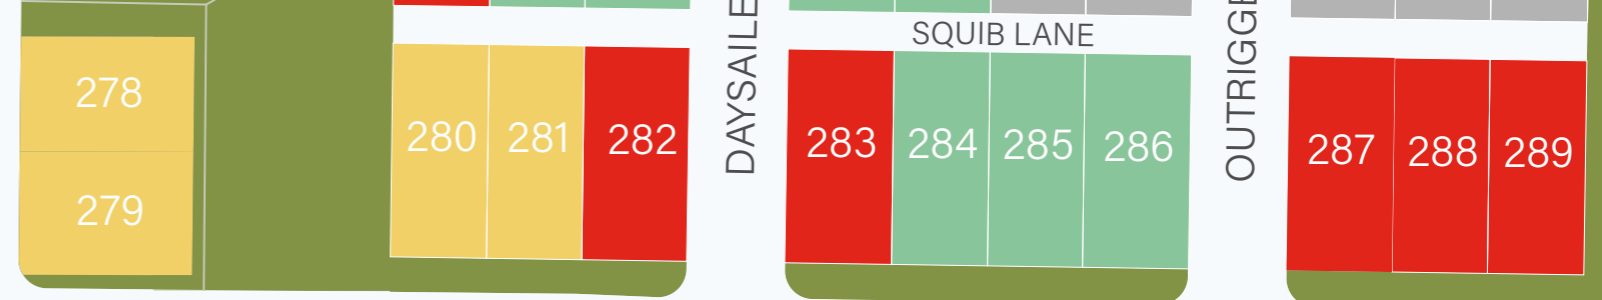

Sonders | Fort Collins Site Map

Homes that do more.

BRIGHTWATER DRIVE

MIDSHIP WAY

HELMSMAN STREET

DAYSAILER WAY

OUTRIGGER WAY

TURNBERRY ROAD

MORNINGSTAR WAY

MOONRAKER LANE

EVERNEW PARK

THE GREENS

DRIVE

DRUMOND LANE

LONGBOAT WAY

CRUISER LANE