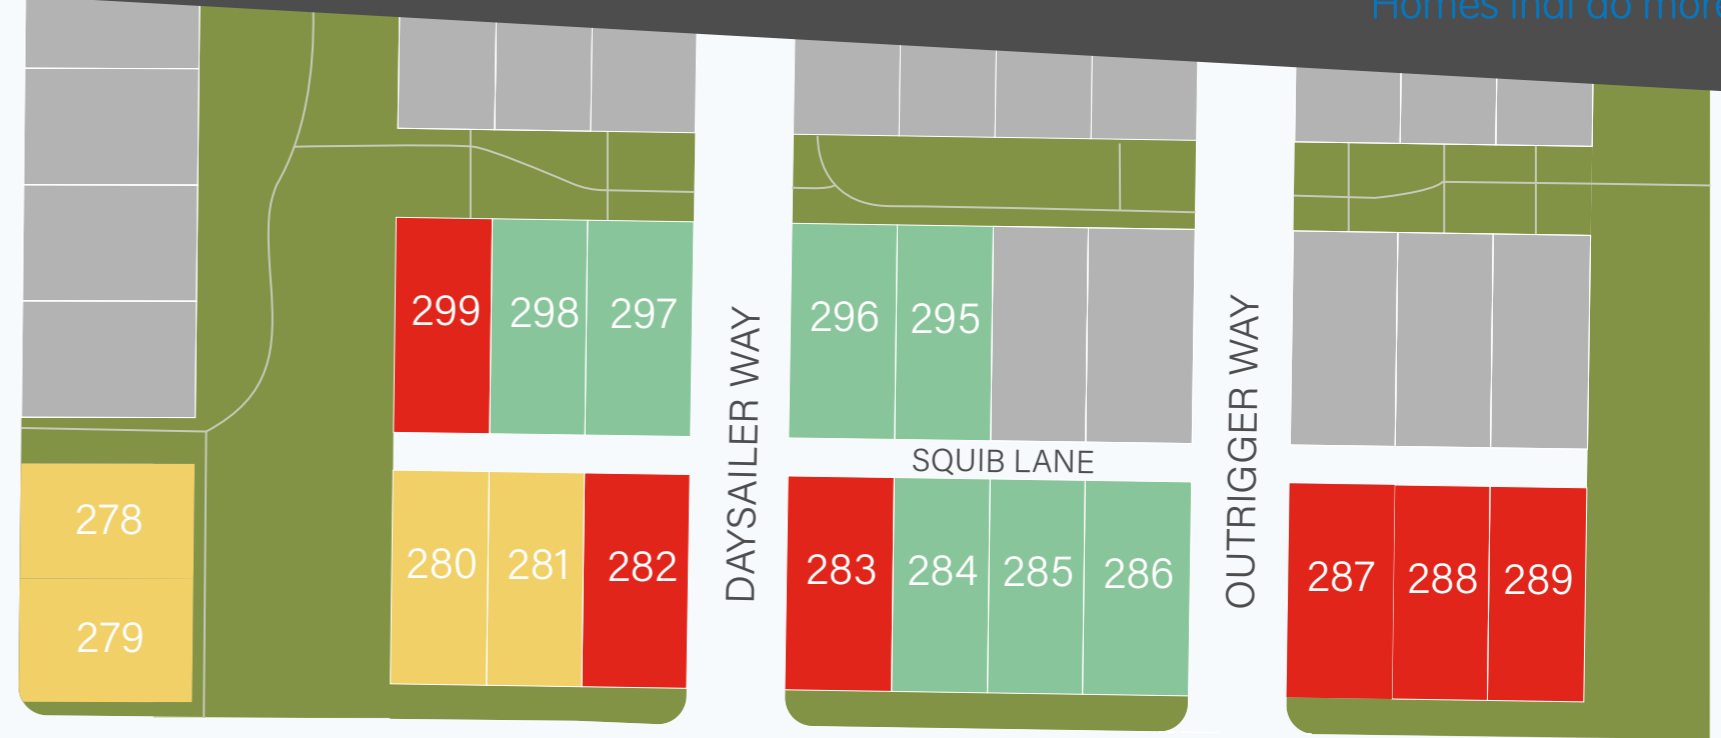

# Sonders | Fort Collins Site Map

Homes that do more.

BRIGHTWATER DRIVE

MIDSHIP WAY

HELMSMAN STREET

MORNINGSTAR WAY

TURNBERRY ROAD

THE GREENS

SONDERS PARK

CRUISER LANE

DRIVE

DRUMOND LANE

LONGBATT WAY

- Courtyard
- Patio
- Villa
- Sold
- Model