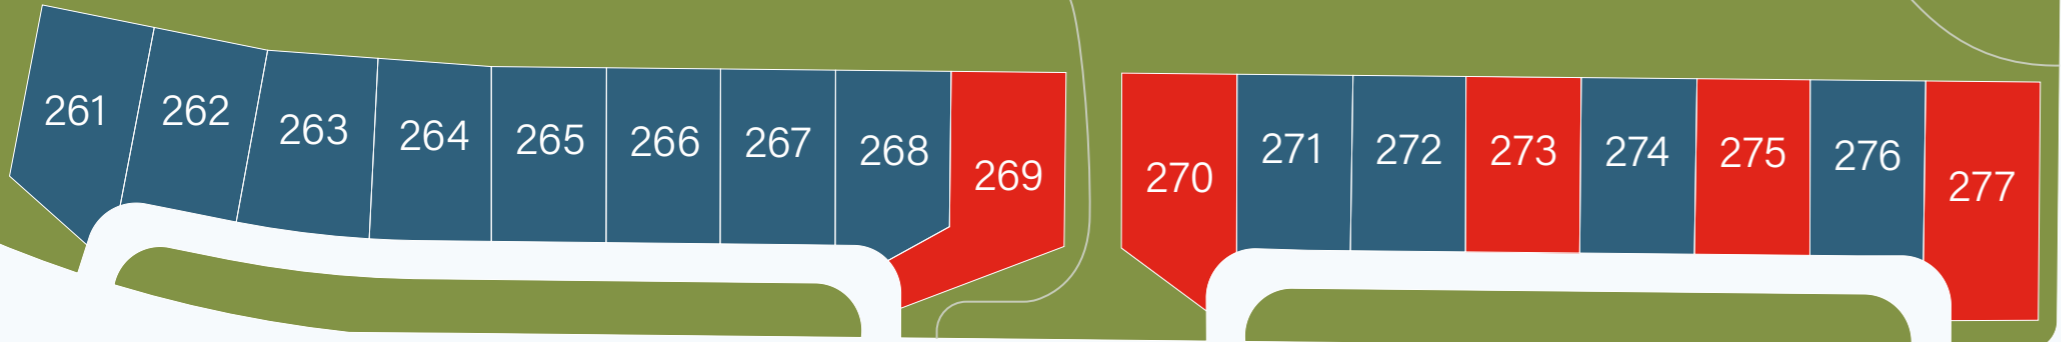

# Sonders | Fort Collins Site Map

Homes that do more.

BRIGHTWATER DRIVE

MIDSHIP WAY

HELMSMAN STREET

MORNINGSTAR WAY

TURNBERRY ROAD

THE GREENS

SONDERS PARK

CRUISER LANE

DRIVE

DRUMOND LANE

LONGBATT WAY

- Courtyard
- Patio
- Villa
- Sold
- Model