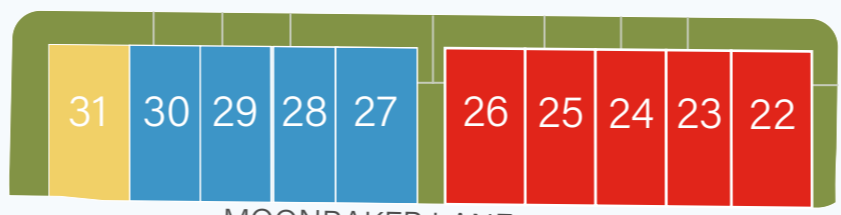

Sonders | Fort Collins Site Map

Homes that do more.

BRIGHTWATER DRIVE

- Courtyard
- Patio
- Villa
- Sold
- Model