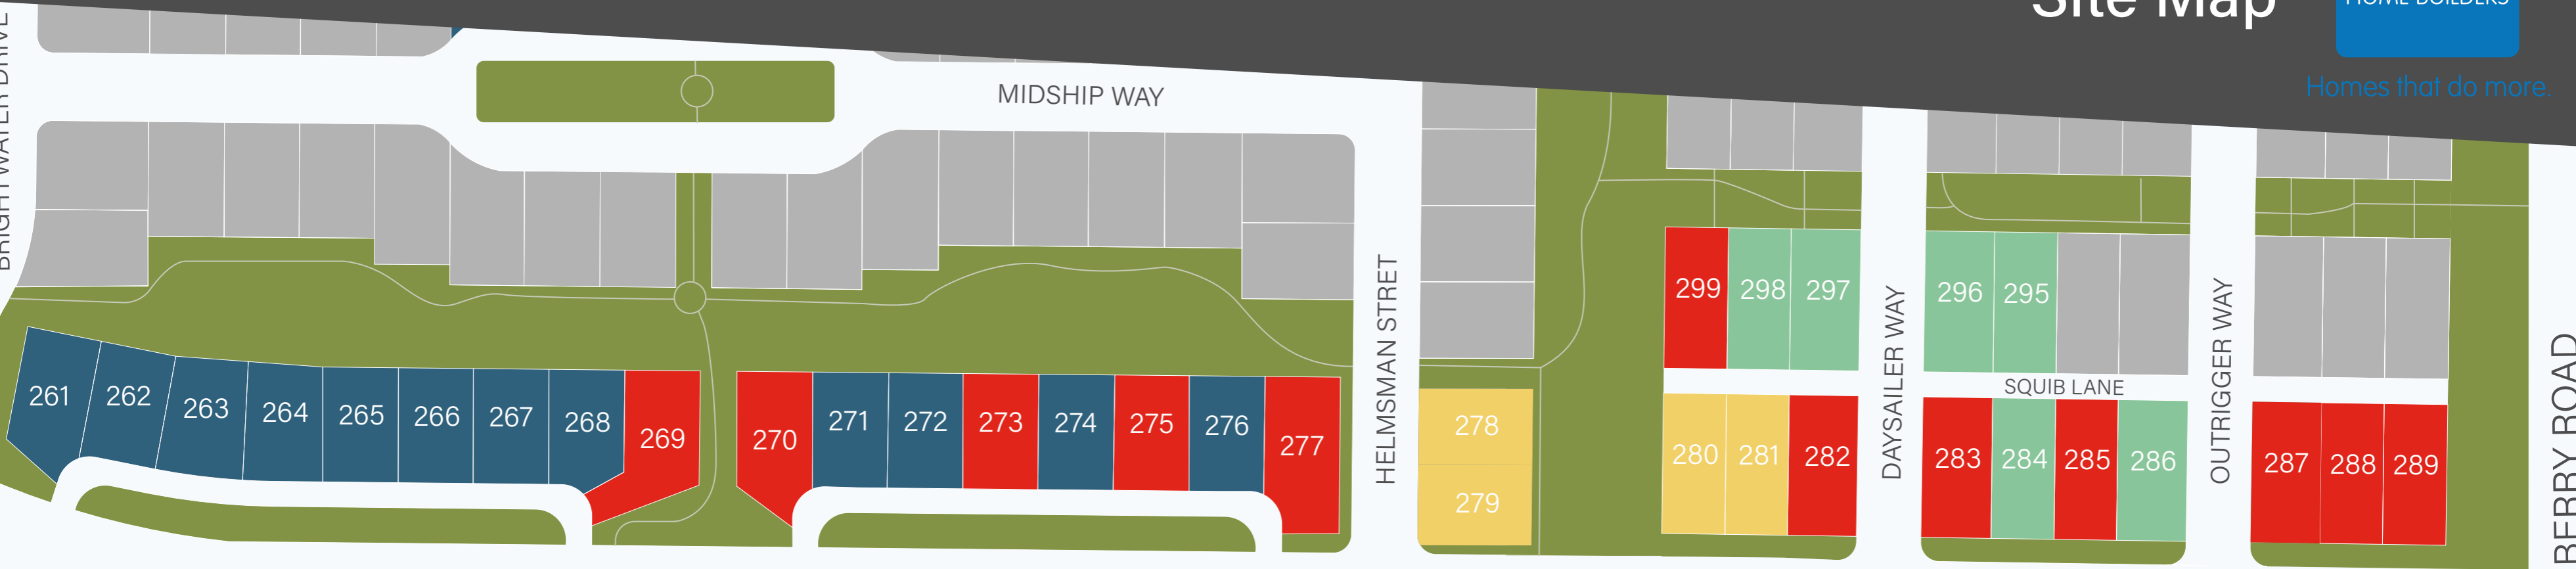

Sonders | Fort Collins Site Map

Homes that do more.

BRIGHTWATER DRIVE

- Courtyard
- Patio
- Villa
- Sold
- Model